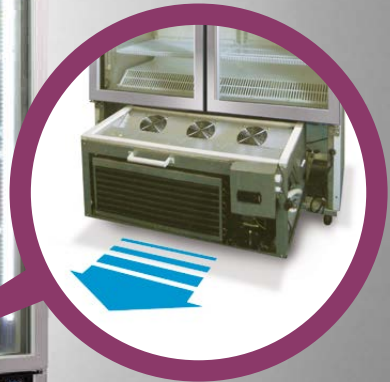

C10PRO-H-BK-AUHU Double Door Vertical Display Fridge in Black

- Meets food storage requirements
- Full pull-out cassette cooling system from front allows the cooling unit to be taken off site for repair or exchange.
- Fully adjustable shelving
- Attachable/detachable light box (available at additional cost)
- Digital controller and temperature display
- Full-length LED illumination
- Lockable doors

- OPTIONS (available at additional cost):
- Available with/without light box
 - Also available in white (C10PRO-H-WH-AUHU)
 - Silk screen branding to sides and header available (subject to MOQ)

C10PRO-H-BK-AUHU

C10PRO-H-BK-AUHU with Light Box (available at additional cost)

Specifications

MODEL	C10PRO-H-BK-AUHU
Gross Total Capacity (Litres)	975
Net Total Capacity (Litres)	885
PERFORMANCE	
Temperature Range (°C)	0 to 10
Ambient Temperature Level (°C)	16 to 38
Energy Consumption	8.37 kWh/24h
FEATURES	
Temperature Control	Electronic
Shelves	8 (extra available at additional cost)
Refrigerant	R290
Feet/Rollers	2/4
DIMENSIONS Nett External HxWxD (mm)	
C10PRO-H-BK-AUHU without light box	1995x1200x719
C10PRO-H-BK-AUHU with light box	2227x1200x719
Net Weight without/with light box (kgs)	165/172